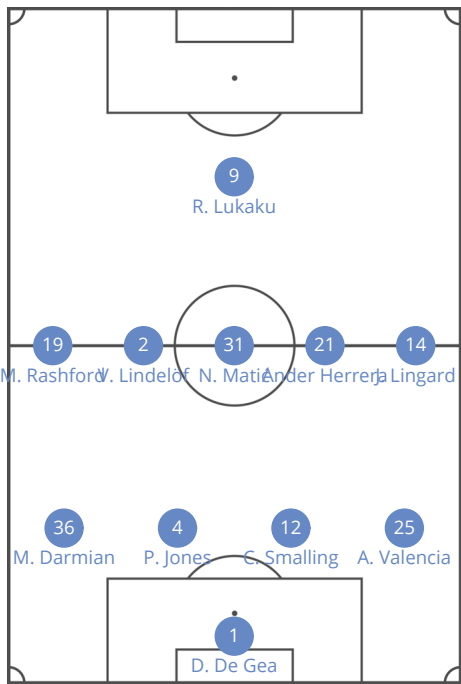

25	DEF	A. Valencia
36	DEF	M. Darmian
4	DEF	P. Jones
12	DEF	C. Smalling
21	MID	Ander Herrera
22	MID	H. Mkhitaryan
18	MID	A. Young
31	MID	N. Matić
11	FWD	A. Martial
9	FWD	R. Lukaku
2	DEF	V. Lindelöf
14	MID	J. Lingard
19	FWD	M. Rashford

4-2-3-1

Used from 0' >> 64'

4-2-3-1

Used from 64' >> 93'

4-2-3-1

Used from 66' >> 93'

4-5-1
Used from 93' >> 95'

LIVERPOOL

MANCHESTER UNITED

	1 HALF	2 HALF	TOTAL	1 HALF	2 HALF	TOTAL
GENERALS						
BALL POSSESSION	24 min	20 min	44 min	13 min	14 min	27 min
AVERAGE POSITION	51.7 mt	55.8 mt	53.75 mt	48.3 mt	47.5 mt	47.9 mt
CORNERS	1	6	7	3	0	3
FREE KICK CROSS	0	2	2	1	1	2
FREE KICK SHOT	0	0	0	0	0	0
FOULS	2	5	7	5	6	11
OFFSIDES	2	2	4	1	0	1
CONSTRUCTION						
PASSES (% ACCURATE)	335 (89.6%)	243 (84%)	578 (87.2%)	180 (81.7%)	145 (80%)	325 (80.9%)
- Final Third Entries (% Accurate)	74 (71.6%)	74 (82.4%)	148 (77%)	31 (71%)	27 (70.4%)	58 (70.7%)
- Other (% Accurate)	261 (94.6%)	169 (84.6%)	430 (90.7%)	149 (83.9%)	118 (82.2%)	267 (83.1%)
LONG PASSES (% ACCURATE)	18 (61.1%)	21 (57.1%)	39 (59%)	28 (53.6%)	29 (55.2%)	57 (54.4%)
THROUGH PASSES (% ACCURATE)	6 (16.7%)	4 (0%)	10 (10%)	1 (0%)	(0%)	1 (0%)
COUNTERATTACKS	2	0	2	0	0	0
ACTIONS STARTED BY GOALKEEPER	11	15	26	16	26	42
- Long pass	1	1	2	8	19	27
- LOW	10	14	24	7	7	14
-- % Right	60%	7.1%	29.2%	28.6%	28.6%	28.6%
-- % Left	20%	64.3%	45.8%	14.3%	28.6%	21.4%
-- % Center	20%	21.4%	20.8%	42.9%	42.9%	42.9%
-- % Failed	0%	7.1%	4.2%	14.3%	0%	7.1%