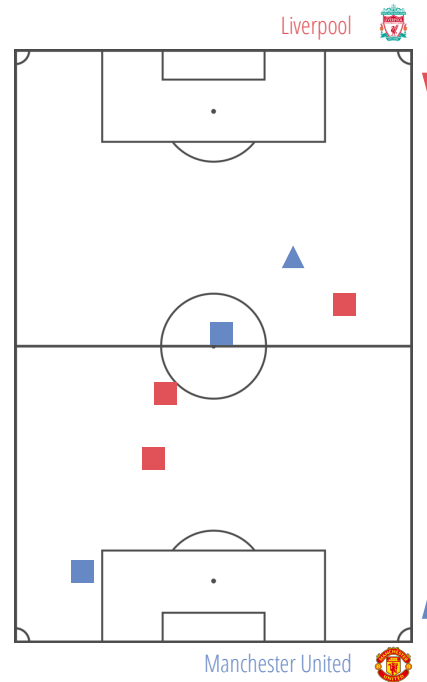

△ AIR CHALL.

□ GROUND CHALL.

○ DRIBBLES

● WON BY LIVERPOOL

● WON BY MANCHESTER UNITED

● NEUTRAL DUELS

13 D. Lovren
R. Lukaku

13 M. Salah
M. Darmian

11 Philippe Coutinho
Ander Herrera

DUELS GRID

● WON BY LIVERPOOL
 ● WON BY MANCHESTER UNITED
 ● NEUTRAL DUELS

▲ AIR CHALL.
 □ GROUND CHALL.
 ○ DRIBBLES

10 Alberto Moreno
A. Young

9 J. Gomez
A. Martial

8 Philippe Coutinho
A. Valencia

7 Roberto Firmino
N. Matić

6 G. Wijnaldum
N. Matić

6 Roberto Firmino
Ander Herrera

LIVERPOOL: GOALS AND STRIKES

● ON TARGET ○ OUT OF TARGET ● BLOCKED ● GOAL

PLAYERS	FOOT
1 G. Wijnaldum	Right
2 J. Matip	Right
3 G. Wijnaldum	Left
4 J. Gomez	Right
5 Roberto Firmino	Left
6 J. Matip	Right
7 M. Salah	Left
8 M. Salah	Left
9 Roberto Firmino	Right
10 Roberto Firmino	Left
11 Philippe Coutinho	Right
12 G. Wijnaldum	Right
13 E. Can	Left
14 M. Salah	Left
15 M. Salah	Left
16 D. Sturridge	Heading
17 D. Lovren	Heading
18 J. Matip	Heading