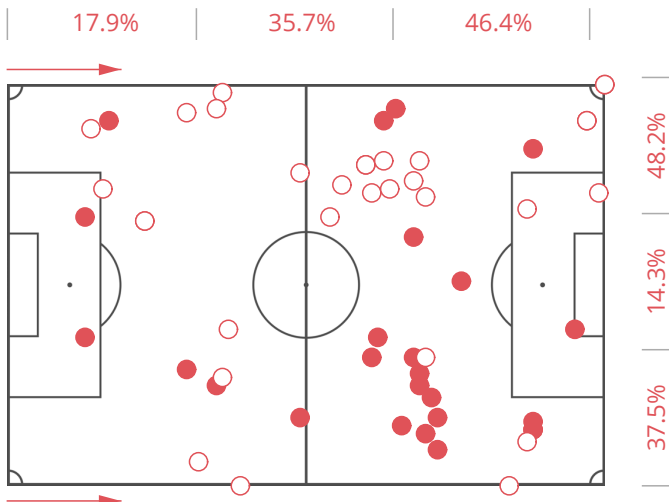

BALL POSSESSION LOSS

53

BEST PLAYERS

WORST PLAYERS

D. Solanke (3')	1	Roberto Firmino (87')	11
E. Can (90')	2	Alberto Moreno (90')	7
D. Lovren (90')	2	Philippe Coutinho (79')	7
A. Oxlade-Chamberlain (12')		J. Henderson (90')	6
J. Matip (90')	3	J. Gomez (90')	5