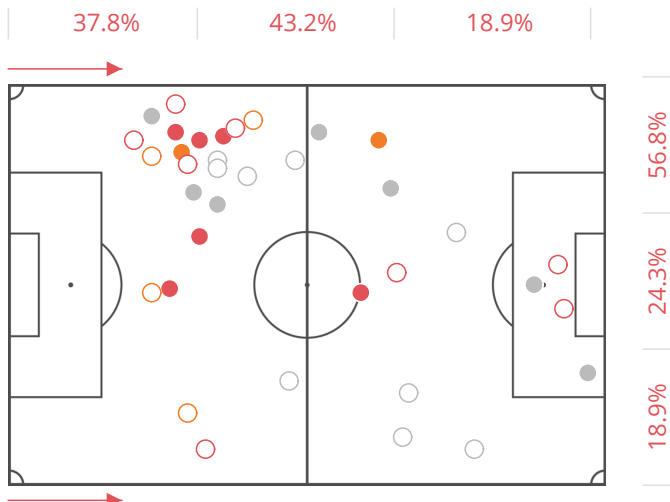

99

BEST PLAYERS

	DUELS	WON	NEUT.	LOST
J. Gomez (90')	10	4	3	3
E. Can (90')	8	1	3	4
J. Henderson (90')	8	5	2	1
G. Wijnaldum (90')	8	0	1	7
Alberto Moreno (90')	6	0	1	5

BEST PLAYERS

	DUELS	WON	NEUT.	LOST
M. Darmian (90')	18	3	8	7
Ander Herrera (90')	18	3	4	11
N. Matić (90')	14	2	3	9
P. Jones (90')	9	1	4	4
A. Young (90')	7	0	0	7

37

AERIAL DUELS

37

BEST PLAYERS

	DUELS	WON	NEUT.	LOST
D. Lovren (90')	11	4	1	6
Alberto Moreno (90')	8	4	3	1
E. Can (90')	3	2	0	1
J. Gomez (90')	3	1	1	1
Roberto Firmino (87')	3	0	0	3

BEST PLAYERS

	DUELS	WON	NEUT.	LOST
R. Lukaku (90')	10	5	1	4
A. Young (90')	7	1	2	4
P. Jones (90')	7	4	0	3
A. Valencia (90')	2	1	1	0
Ander Herrera (90')	2	1	0	1