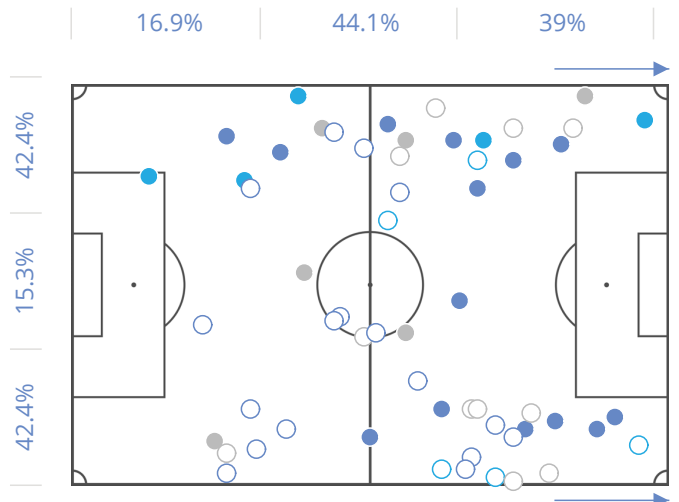

ATTACKING DUELS

72

BEST PLAYERS

	DUELS	WON	NEUT.	LOST
M. Salah (78')	23	12	7	4
Philippe Coutinho (79')	19	14	4	1
Roberto Firmino (87')	16	10	4	2
G. Wijnaldum (90')	11	4	6	1
E. Can (90')	4	3	1	0

BEST PLAYERS

	DUELS	WON	NEUT.	LOST
A. Martial (65')	11	7	3	1
N. Matić (90')	9	6	1	2
Ander Herrera (90')	9	7	0	2
R. Lukaku (90')	7	3	1	3
A. Valencia (90')	6	3	2	1