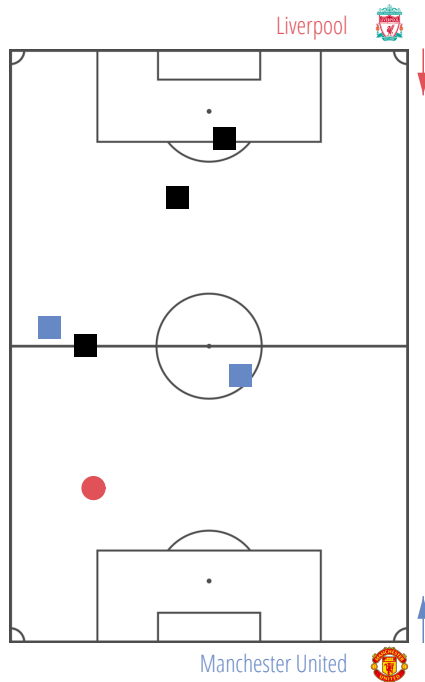

△ AIR CHALL.

□ GROUND CHALL.

○ DRIBBLES

● WON BY LIVERPOOL

● WON BY MANCHESTER UNITED

● NEUTRAL DUELS

13 D. Lovren
R. Lukaku

13 M. Salah
M. Darmian

11 Philippe Coutinho
Ander Herrera

DUELS GRID

● WON BY LIVERPOOL
 ● WON BY MANCHESTER UNITED
 ● NEUTRAL DUELS

▲ AIR CHALL.
 □ GROUND CHALL.
 ○ DRIBBLES

10 Alberto Moreno
A. Young

9 J. Gomez
A. Martial

8 Philippe Coutinho
A. Valencia

7 Roberto Firmino
N. Matić

6 G. Wijnaldum
N. Matić

6 Roberto Firmino
Ander Herrera

LIVERPOOL: GOALS AND STRIKES

● ON TARGET ○ OUT OF TARGET ● BLOCKED ● GOAL

PLAYERS	FOOT
1 G. Wijnaldum	Right
2 J. Matip	Right
3 G. Wijnaldum	Left
4 J. Gomez	Right
5 Roberto Firmino	Left
6 J. Matip	Right
7 M. Salah	Left
8 M. Salah	Left
9 Roberto Firmino	Right
10 Roberto Firmino	Left
11 Philippe Coutinho	Right
12 G. Wijnaldum	Right
13 E. Can	Left
14 M. Salah	Left
15 M. Salah	Left
16 D. Sturridge	Heading
17 D. Lovren	Heading
18 J. Matip	Heading