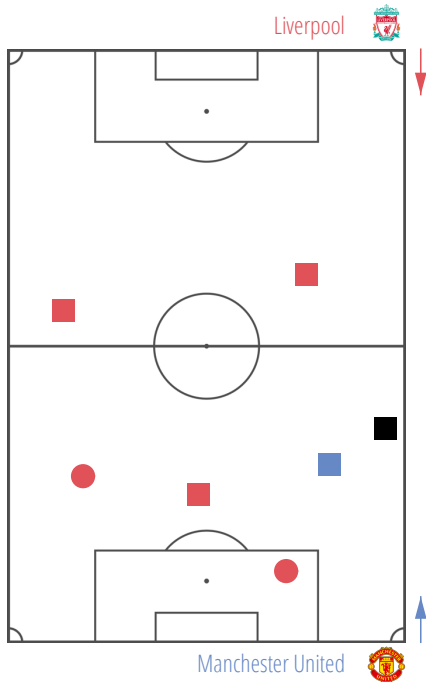

△ AIR CHALL.

□ GROUND CHALL.

○ DRIBBLES

● WON BY LIVERPOOL

● WON BY MANCHESTER UNITED

● NEUTRAL DUELS

13 D. Lovren
R. Lukaku

13 M. Salah
M. Darmian

11 Philippe Coutinho
Ander Herrera

DUELS GRID

● WON BY LIVERPOOL
 ● WON BY MANCHESTER UNITED
 ● NEUTRAL DUELS

▲ AIR CHALL.
 □ GROUND CHALL.
 ○ DRIBBLES

10 Alberto Moreno
A. Young

9 J. Gomez
A. Martial

8 Philippe Coutinho
A. Valencia

7 Roberto Firmino
N. Matić

6 G. Wijnaldum
N. Matić

6 Roberto Firmino
Ander Herrera

LIVERPOOL: GOALS AND STRIKES

● ON TARGET ○ OUT OF TARGET ● BLOCKED ● GOAL

PLAYERS	FOOT
1 G. Wijnaldum	Right
2 J. Matip	Right
3 G. Wijnaldum	Left
4 J. Gomez	Right
5 Roberto Firmino	Left
6 J. Matip	Right
7 M. Salah	Left
8 M. Salah	Left
9 Roberto Firmino	Right
10 Roberto Firmino	Left
11 Philippe Coutinho	Right
12 G. Wijnaldum	Right
13 E. Can	Left
14 M. Salah	Left
15 M. Salah	Left
16 D. Sturridge	Heading
17 D. Lovren	Heading
18 J. Matip	Heading