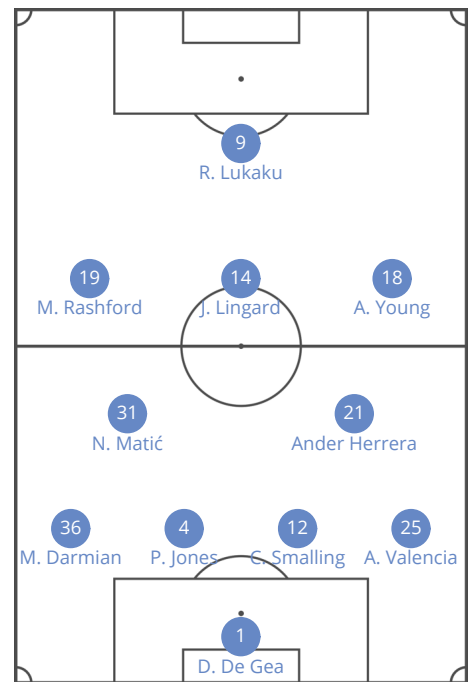

25	DEF	A. Valencia
36	DEF	M. Darmian
4	DEF	P. Jones
12	DEF	C. Smalling
21	MID	Ander Herrera
22	MID	H. Mkhitaryan
18	MID	A. Young
31	MID	N. Matić
11	FWD	A. Martial
9	FWD	R. Lukaku
2	DEF	V. Lindelöf
14	MID	J. Lingard
19	FWD	M. Rashford

4-2-3-1

Used from 0' >> 64'

4-2-3-1

Used from 64' >> 93'

4-2-3-1

Used from 66' >> 93'

4-5-1
Used from 93' >> 95'

LIVERPOOL