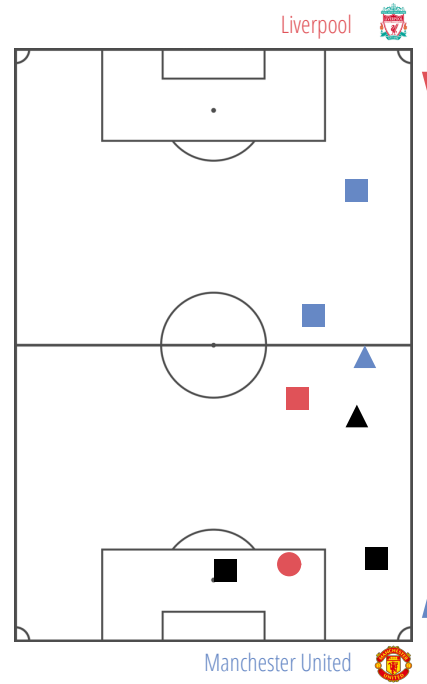

△ AIR CHALL.

□ GROUND CHALL.

○ DRIBBLES

● WON BY LIVERPOOL

● WON BY MANCHESTER UNITED

● NEUTRAL DUELS

13 D. Lovren
R. Lukaku

13 M. Salah
M. Darmian

11 Philippe Coutinho
Ander Herrera

DUELS GRID

● WON BY LIVERPOOL
 ● WON BY MANCHESTER UNITED
 ● NEUTRAL DUELS

▲ AIR CHALL.
 □ GROUND CHALL.
 ○ DRIBBLES

10 Alberto Moreno
A. Young

9 J. Gomez
A. Martial

8 Philippe Coutinho
A. Valencia

7 Roberto Firmino
N. Matić

6 G. Wijnaldum
N. Matić

6 Roberto Firmino
Ander Herrera

LIVERPOOL: GOALS AND STRIKES

● ON TARGET ○ OUT OF TARGET ● BLOCKED ● GOAL

PLAYERS	FOOT
1 G. Wijnaldum	Right
2 J. Matip	Right
3 G. Wijnaldum	Left
4 J. Gomez	Right
5 Roberto Firmino	Left
6 J. Matip	Right
7 M. Salah	Left
8 M. Salah	Left
9 Roberto Firmino	Right
10 Roberto Firmino	Left
11 Philippe Coutinho	Right
12 G. Wijnaldum	Right
13 E. Can	Left
14 M. Salah	Left
15 M. Salah	Left
16 D. Sturridge	Heading
17 D. Lovren	Heading
18 J. Matip	Heading