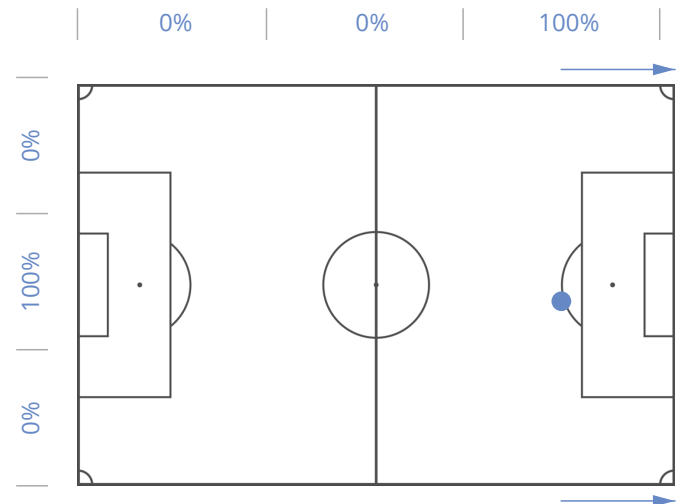

4 OFFSIDES 1

WORST PLAYERS

Roberto Firmino (87')	2
M. Salah (78')	2

WORST PLAYERS

Ander Herrera (90')	1