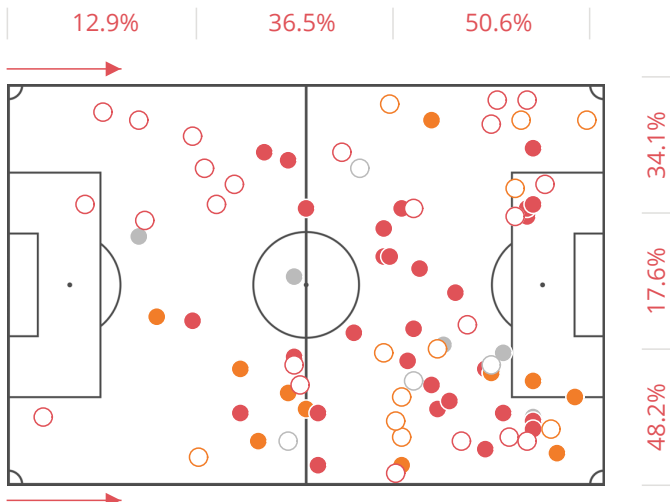

ATTACKING DUELS

72

BEST PLAYERS

	DUELS	WON	NEUT.	LOST
M. Salah (78')	23	12	7	4
Philippe Coutinho (79')	19	14	4	1
Roberto Firmino (87')	16	10	4	2
G. Wijnaldum (90')	11	4	6	1
E. Can (90')	4	3	1	0

BEST PLAYERS

	DUELS	WON	NEUT.	LOST
A. Martial (65')	11	7	3	1
N. Matić (90')	9	6	1	2
Ander Herrera (90')	9	7	0	2
R. Lukaku (90')	7	3	1	3
A. Valencia (90')	6	3	2	1