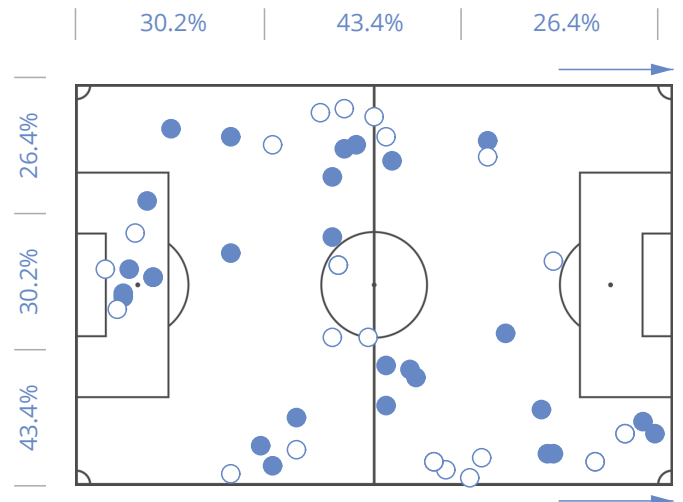

BEST PLAYERS

WORST PLAYERS

Ander Herrera (90')	10	C. Smalling (90')	1
M. Darmian (90')	7	H. Mkhitaryan (63')	2
A. Young (90')	7	N. Matić (90')	3
A. Valencia (90')	7	R. Lukaku (90')	3
P. Jones (90')	6	A. Martial (65')	4

56

BALL POSSESSION LOSS

53

BEST PLAYERS

WORST PLAYERS

D. Solanke (3')	1	Roberto Firmino (87')	11
E. Can (90')	2	Alberto Moreno (90')	7
D. Lovren (90')	2	Philippe Coutinho (79')	7
A. Oxlade-Chamberlain (12')		J. Henderson (90')	6
J. Matip (90')	3	J. Gomez (90')	5

BEST PLAYERS

WORST PLAYERS

C. Smalling (90')	1	A. Valencia (90')	9
M. Rashford (25')	1	N. Matić (90')	7
R. Lukaku (90')	2	Ander Herrera (90')	7
M. Darmian (90')	5	A. Young (90')	6
P. Jones (90')	5	M. Darmian (90')	5