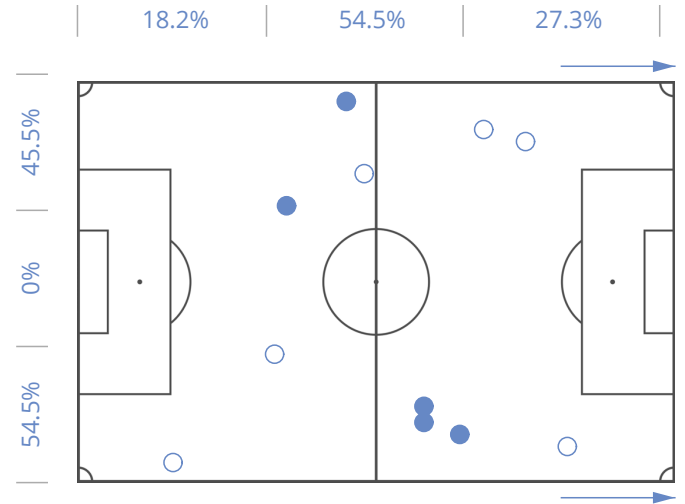

TERRITORIAL COVERAGE

LIVERPOOL

MANCHESTER UNITED

● FIRST HALF

○ SECOND HALF

● FIRST HALF

○ SECOND HALF

7 FOULS COMMITTED 11