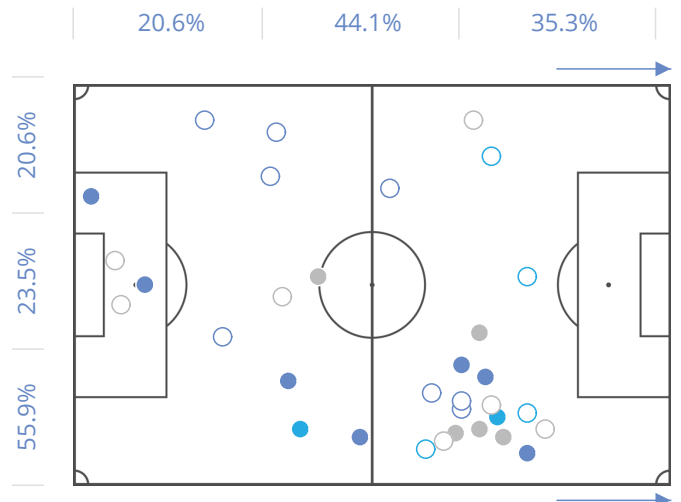

99

BEST PLAYERS

	DUELS	WON	NEUT.	LOST
J. Gomez (90')	10	4	3	3
E. Can (90')	8	1	3	4
J. Henderson (90')	8	5	2	1
G. Wijnaldum (90')	8	0	1	7
Alberto Moreno (90')	6	0	1	5

BEST PLAYERS

	DUELS	WON	NEUT.	LOST
M. Darmian (90')	18	3	8	7
Ander Herrera (90')	18	3	4	11
N. Matić (90')	14	2	3	9
P. Jones (90')	9	1	4	4
A. Young (90')	7	0	0	7

37

AERIAL DUELS

37

BEST PLAYERS

	DUELS	WON	NEUT.	LOST
D. Lovren (90')	11	4	1	6
Alberto Moreno (90')	8	4	3	1
E. Can (90')	3	2	0	1
J. Gomez (90')	3	1	1	1
Roberto Firmino (87')	3	0	0	3

BEST PLAYERS

	DUELS	WON	NEUT.	LOST
R. Lukaku (90')	10	5	1	4
A. Young (90')	7	1	2	4
P. Jones (90')	7	4	0	3
A. Valencia (90')	2	1	1	0
Ander Herrera (90')	2	1	0	1