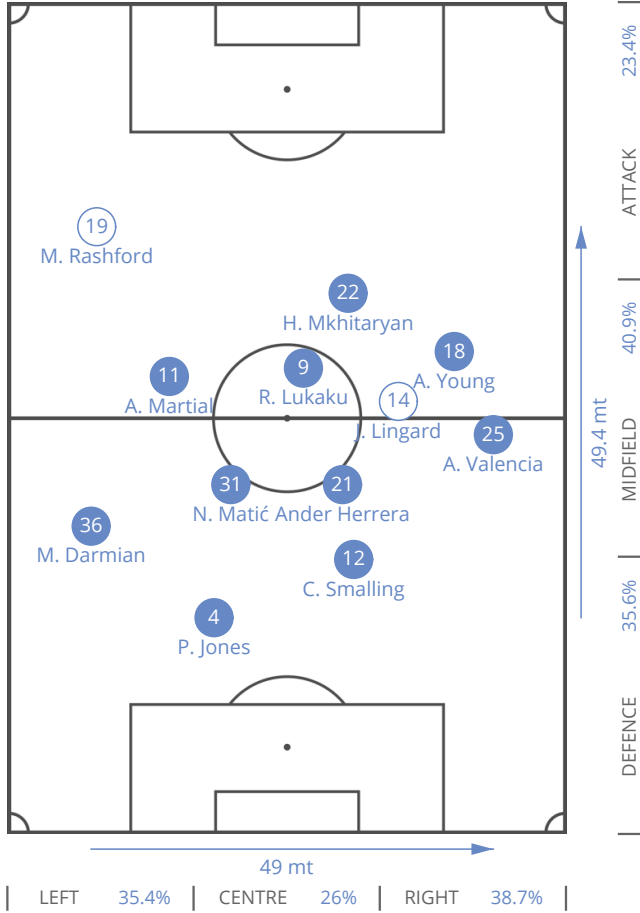

LIVERPOOL

AVERAGE POSITIONS

● STARTERS

○ SUBSTITUTES

PLAYERS

12	DEF	J. Gomez
6	DEF	D. Lovren
32	DEF	J. Matip
18	DEF	Alberto Moreno
9	MID	Roberto Firmino
5	MID	G. Wijnaldum
14	MID	J. Henderson
23	MID	E. Can
11	MID	M. Salah
10	FWD	Philippe Coutinho
21	MID	A. Oxlade-Chamberlain
29	FWD	D. Solanke
15	FWD	D. Sturridge

4-3-3
Used from 0' >> 79'

4-3-3
Used from 79' >> 88'

4-3-3
Used from 88' >> 95'

MANCHESTER UNITED

AVERAGE POSITIONS

● STARTERS

○ SUBSTITUTES

PLAYERS

25	DEF	A. Valencia
36	DEF	M. Darmian
4	DEF	P. Jones
12	DEF	C. Smalling
21	MID	Ander Herrera
22	MID	H. Mkhitaryan
18	MID	A. Young
31	MID	N. Matić
11	FWD	A. Martial
9	FWD	R. Lukaku
2	DEF	V. Lindelöf
14	MID	J. Lingard
19	FWD	M. Rashford

4-2-3-1

Used from 0' >> 64'

4-2-3-1

Used from 64' >> 93'

4-2-3-1

Used from 66' >> 93'

4-5-1
Used from 93' >> 95'

LIVERPOOL