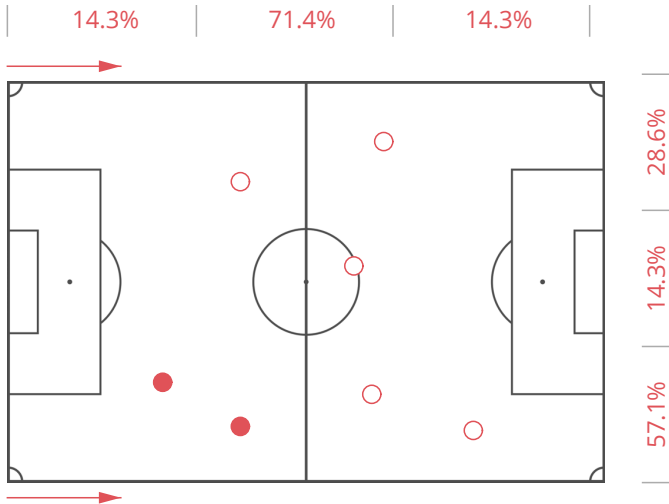

TERRITORIAL COVERAGE

LIVERPOOL

MANCHESTER UNITED

● FIRST HALF

○ SECOND HALF

● FIRST HALF

○ SECOND HALF

7 FOULS COMMITTED 11