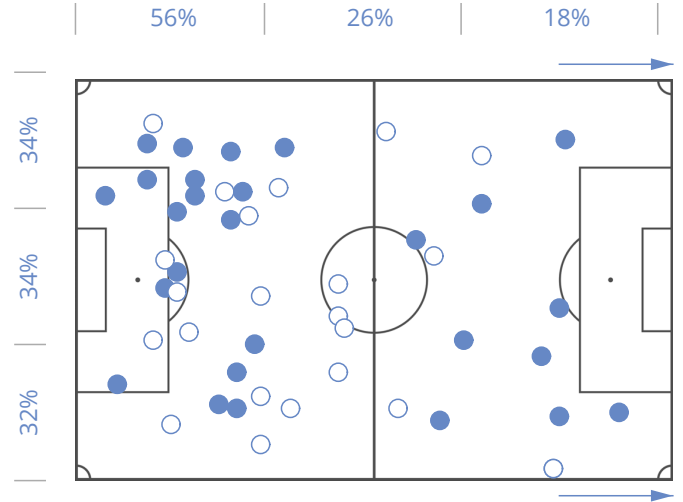

BALL POSSESSION RECOVERY

50

BEST PLAYERS

WORST PLAYERS

J. Henderson (90')	8	M. Salah (78')	1
D. Lovren (90')	8	Roberto Firmino (87')	2
Alberto Moreno (90')	7	Philippe Coutinho (79')	2
J. Matip (90')	6	A. Oxlade-Chamberlain (12')	
E. Can (90')	4	E. Can (90')	4

BEST PLAYERS

WORST PLAYERS

Ander Herrera (90')	10	C. Smalling (90')	1
M. Darmian (90')	7	H. Mkhitaryan (63')	2
A. Young (90')	7	N. Matić (90')	3
A. Valencia (90')	7	R. Lukaku (90')	3
P. Jones (90')	6	A. Martial (65')	4