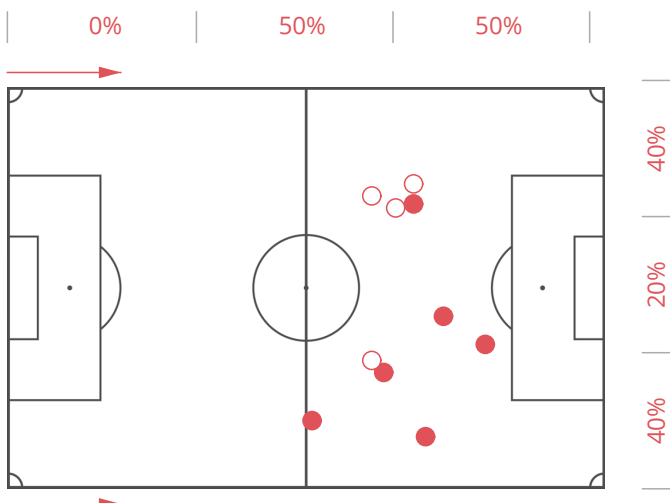

THROUGH PASSES

1

BEST PLAYERS

Philippe Coutinho (79')	4
J. Henderson (90')	3
J. Matip (90')	1
G. Wijnaldum (90')	1
Roberto Firmino (87')	1

BEST PLAYERS

H. Mkhitaryan (63')	1