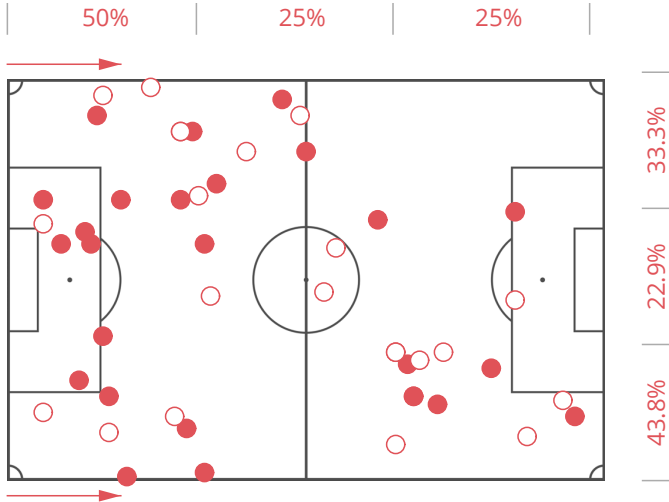

TERRITORIAL COVERAGE

LIVERPOOL

MANCHESTER UNITED

● FIRST HALF

○ SECOND HALF

● FIRST HALF

○ SECOND HALF

48

BALL POSSESSION RECOVERY

50

BEST PLAYERS

WORST PLAYERS

J. Henderson (90')	8	M. Salah (78')	1
D. Lovren (90')	8	Roberto Firmino (87')	2
Alberto Moreno (90')	7	Philippe Coutinho (79')	2
J. Matip (90')	6	A. Oxlade-Chamberlain (12')	
E. Can (90')	4	E. Can (90')	4