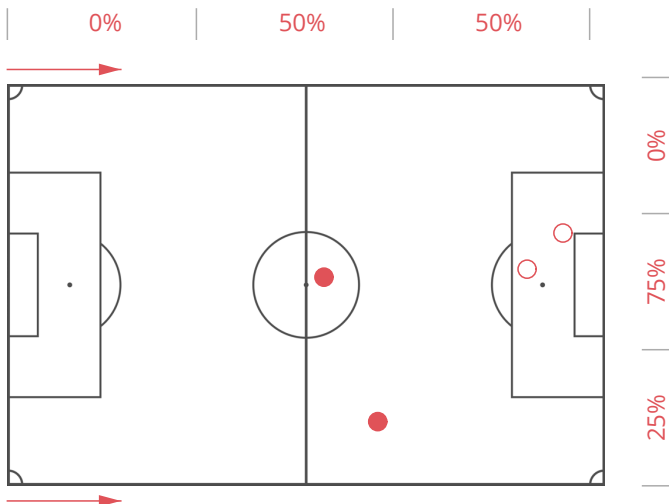

4 OFFSIDES 1

WORST PLAYERS

Roberto Firmino (87')	2
M. Salah (78')	2

WORST PLAYERS

Ander Herrera (90')	1